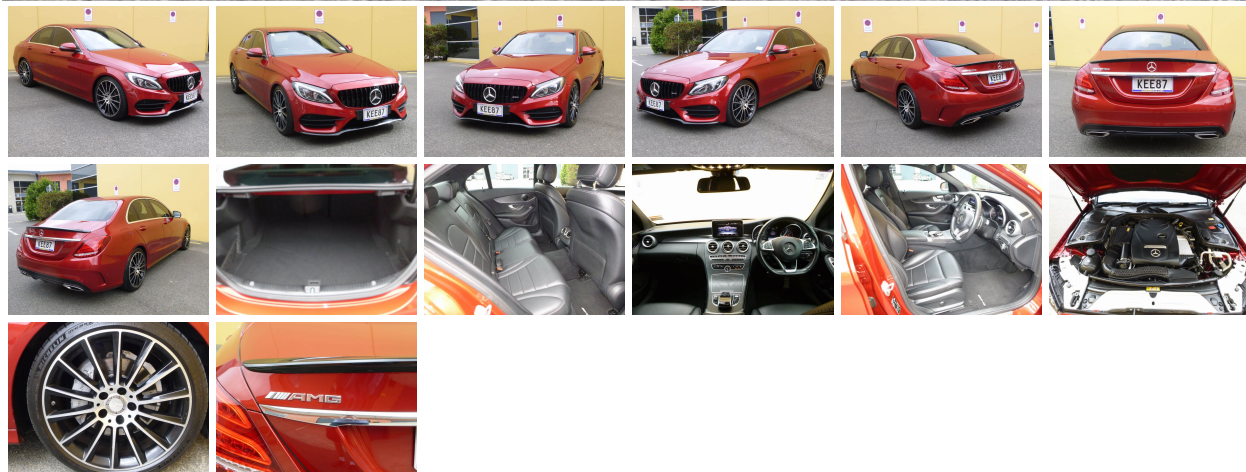

2016 Mercedes-Benz C200 | #4394

\$25,990.00

Mercedes-Benz, C200 2.0P 7AT/SL/4D - AMG 2016

9 Airbags , ABS Brakes, Automatic, Climate Air, Cruise Control, Driving Lights, Dynamic Traction Control, Electric Mirrors, Electric Seats, Electric Windows, Electronic Stability Control, Factory Alloy Wheels, Heated Seats, Height Adjustable Seat, Power Steering, Rear Spoiler, Reversing Camera, Spotlights, Turbo

- * Beautiful Example
- * NZ New
- * Service History
- * AMG Package
- * Front, Side, Curtain And Knee Airbags
- * 7 Speed Tiptronic With Paddle Shift
- * Electric Leather Heated & Memory Seats
- * Reverse Camera
- * Adjustable Drive Modes
- * Blind Spot Monitors
- * Parking Sensors
- * Navigation
- * Superb Vehicle

Specifications

Stock Number: 4394

Year: 2016

Make: Mercedes-Benz

Style: Sports

: 1

Exterior Colour: RED

Transmission: Auto

Doors: 4

Fuel Type: Petrol

Kilometres: 88733

CC Rating: 1991

Features

- Traction Control • Turbo • Power Steering • Power Windows • Heated Seats • ABS

Fuel Saver & Safety Rating

Fuel Economy: 6.7L per 100km